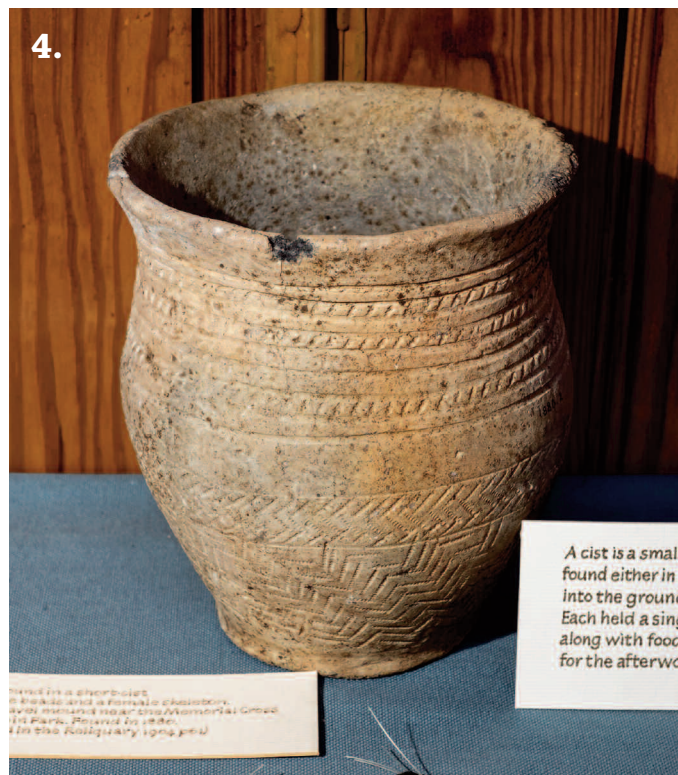

Highland Bronze Age Beakers

Selected Bronze Age beakers showing the variety of decoration - 1. Dornoch (IMAG), 2. Acharole (NMS, Edinburgh) 3. Fyrish (NMS, Edinburgh), 4. Dunrobin (Dunrobin Castle Museum).

1. & 3. © Susan Kruse
4. © Michael Sharpe

The Experimental Archaeology: Learning about Craft and Technology in the Past project was funded by Historic Environment Scotland and the Heritage Lottery Fund (now National Lottery Heritage Fund).