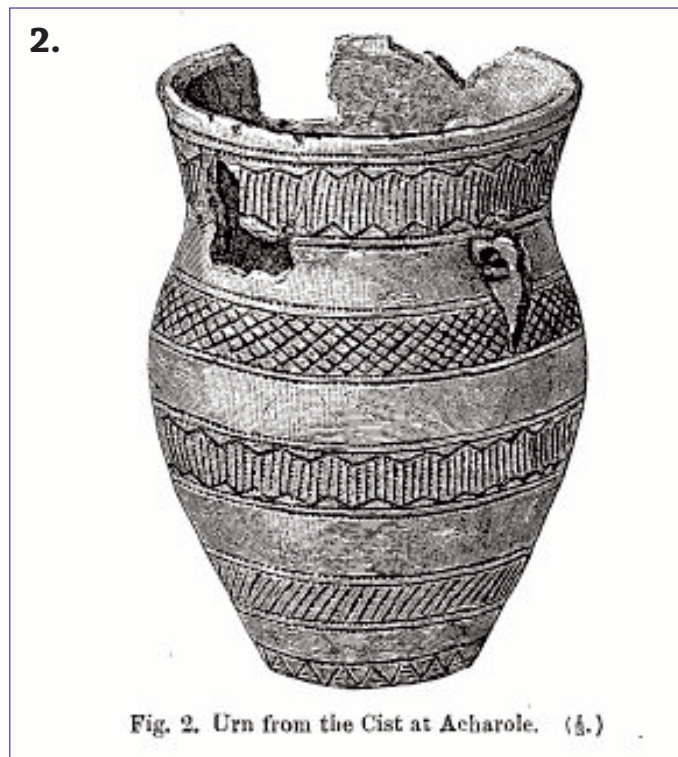

Highland Bronze Age Beakers

Selected Bronze Age beakers showing the variety of decoration - 1. Dornoch (IMAG), 2. Acharole (NMS, Edinburgh) 3. Fyrish (NMS, Edinburgh), 4. Dunrobin (Dunrobin Castle Museum).